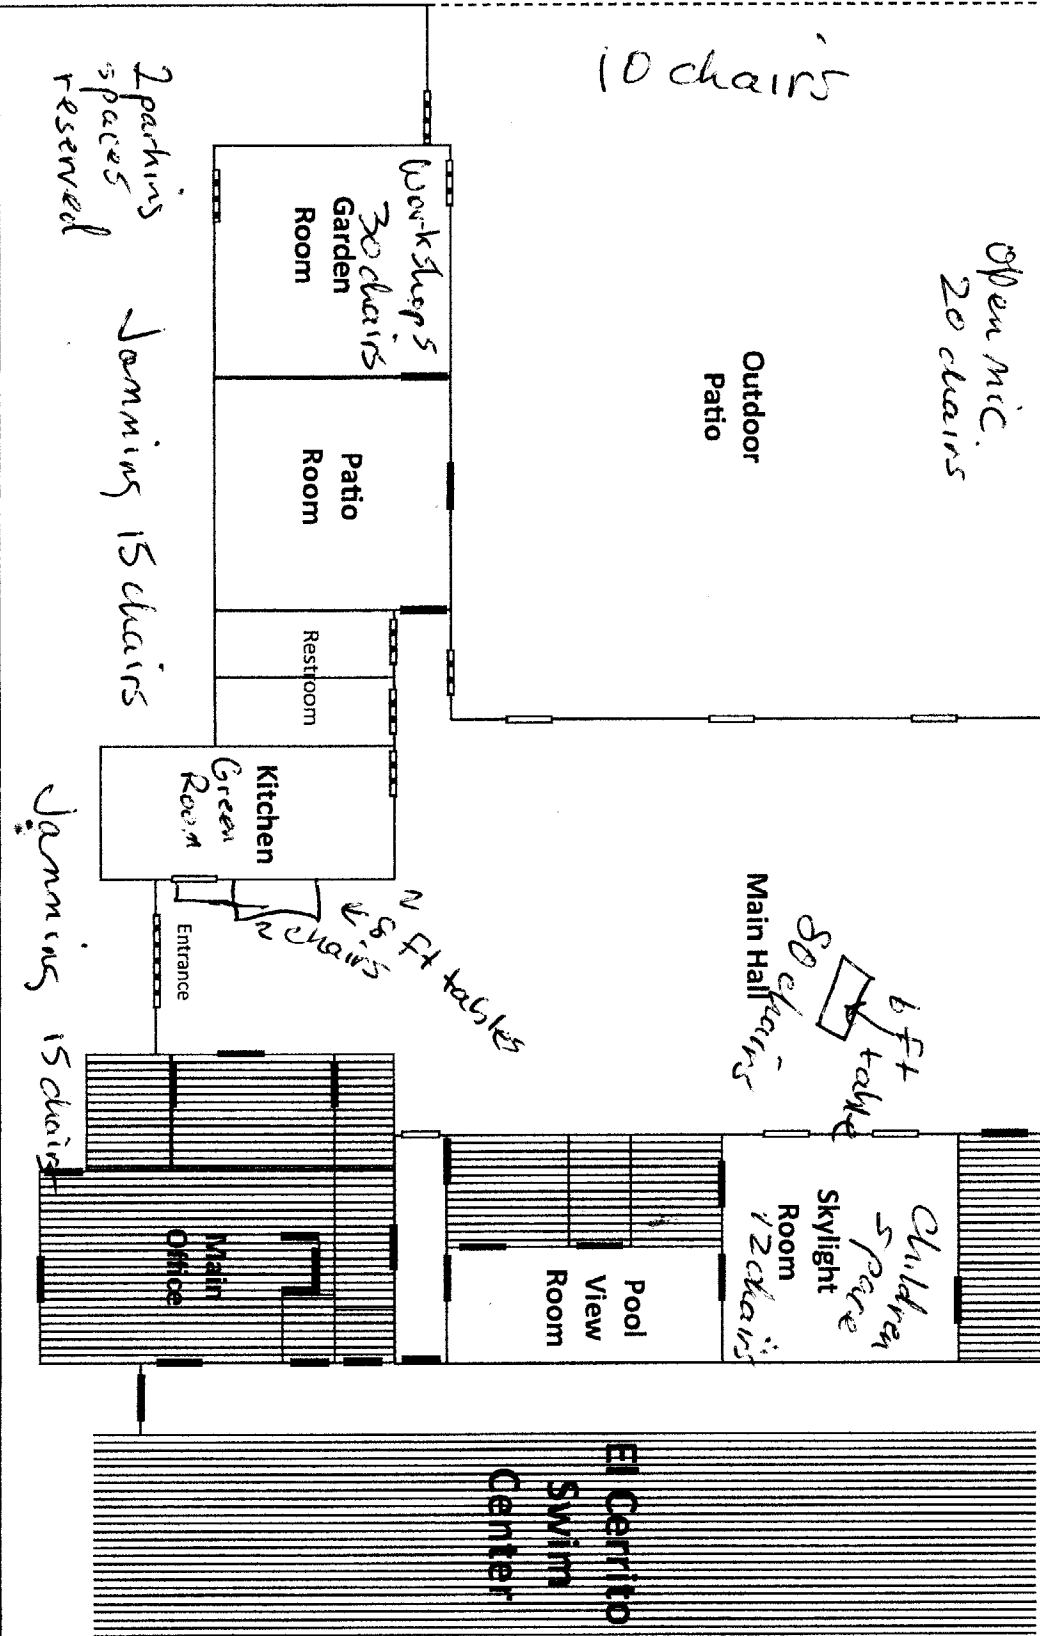

EL CERRITO COMMUNITY CENTER

7007 Moeser Ln. El Cerrito, CA 94530

(not to scale)

MOESER LANE

Portola Drive

El Cerrito
Swim
Center

PARKING LOT

PARKING LOT